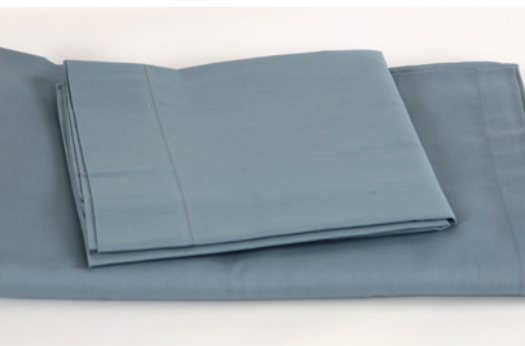

Reusable OR T180 Sheets | **Royal Crest**

55/45 blend, T180 thread-count, misty green.

Item	Description	Case pack
PC4234T8MGR	42 x 34", Standard Pillowcase	6 dz
SH70108T8MGR	70 x 108", Full Flat Sheet	2 dz